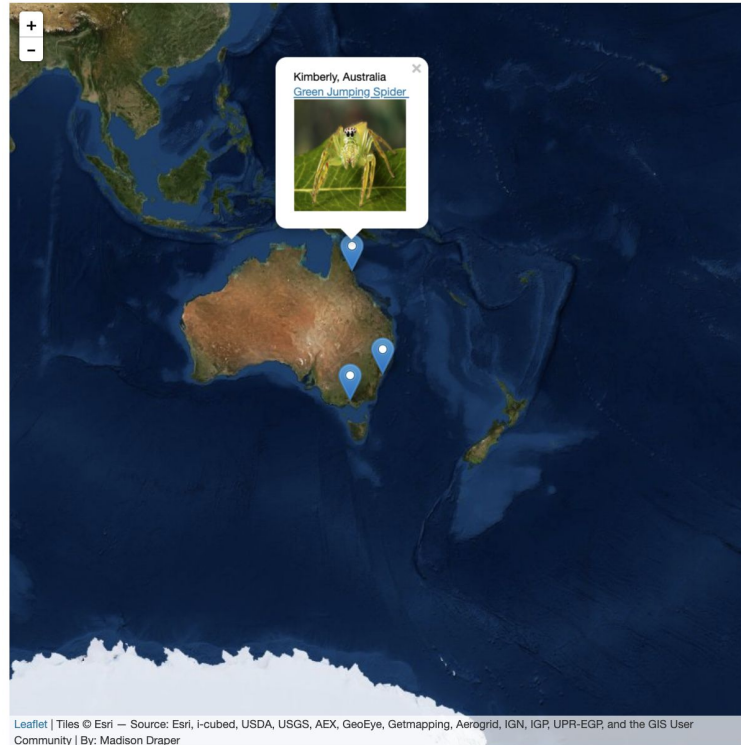

Confessions of a Nervous Geography Student

Madison Draper

#1. I have no idea what
I'm doing.

Location of Business

Legend

- Water
- Roads
- Other

Block Groups 2000
AGAN / AGE S 17

00 - 01	0.00
02 - 03	0.01
04 - 05	0.02
06 - 07	0.03
08 - 09	0.04
10 - 11	0.05

Arachnids in Australia

This map shows spiders in Australia. For help with identification, please click [here](#).

Connect the *why* and *how*.

#2. I am copying &
pasting.

Your
comfort
zone

Not just step by step, go
line by line.

#3. It would be very hard for me to do this without the class instructions.

Open ended assignment.

Location of Business

Legend

- Water
- Roads
- Other

Stock Groups 2000

AGAN / AGC 5 17

00 - 01 - 246
007 - 000
007 - 000
007 - 000
001 - 000

0.000025 Miles

Thanks!

Questions?

@mzdraper

madison.draper@mapbox.com